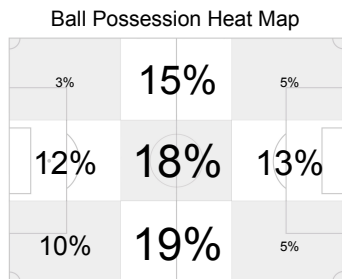

Game Statistics

Semi-finals

Germany - Spain

0:1 (0:0)

62 7 JUL 2010 20:30 Durban / Durban Stadium / RSA

Att. 60,960

Germany (GER)