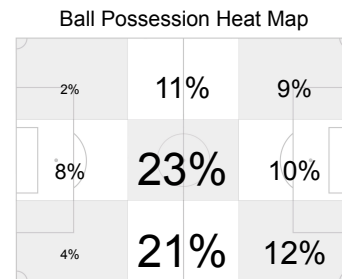

Spain (ESP)